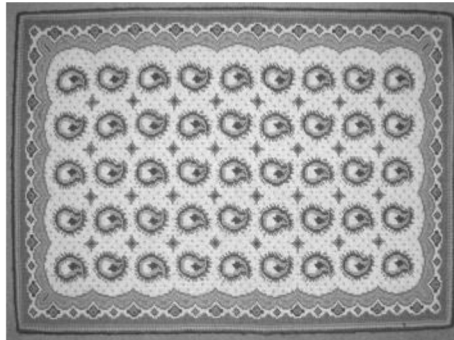

# Rugs

These are Charted designs for Needlepoint Rugs

Note: accuracy of colour reproduction on this Sheet may vary.

## **Kashmir**

A small rug in Crewel wool,  
perfect for bedroom or bathroom.  
An excellent first rug project.  
Your choice of colours.

Standard finished size on 7 mesh canvas:  
23 x 37 ins, 59 x 94 cm

## **Darsham**

An attractive Florentine design rug,  
worked on 14 mesh canvas in crewel  
wools. Central motif can also be  
worked as a cushion.

Size and Colour Scheme to be custom selected